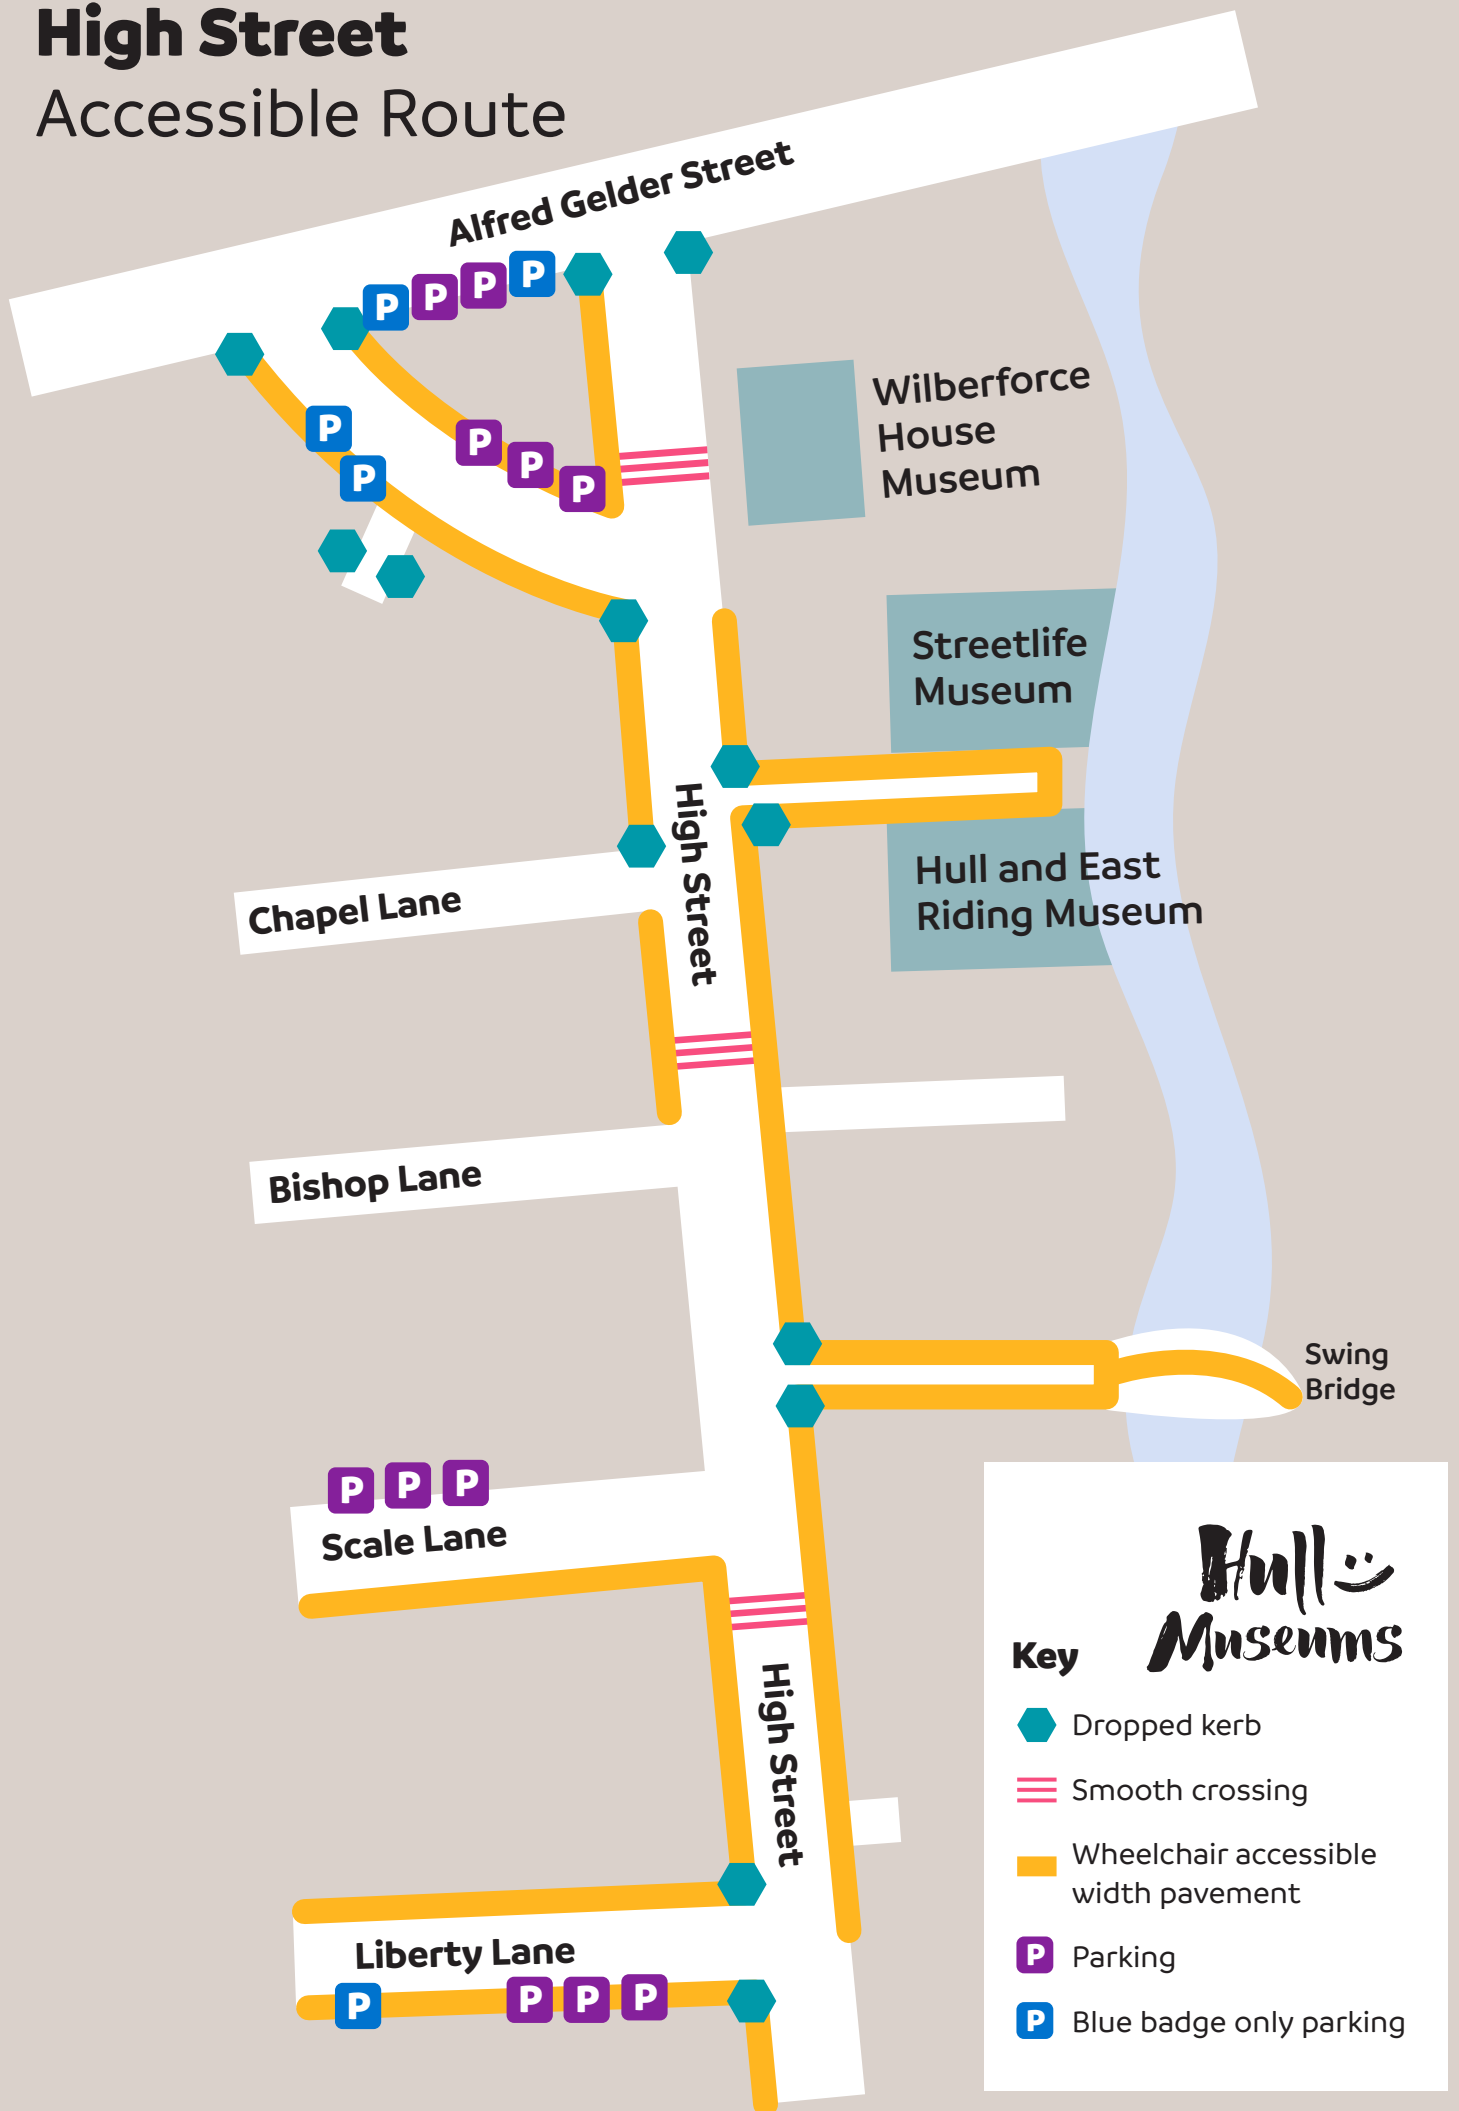

High Street

Accessible Route

Hull Museums

Key

- Dropped kerb
- Smooth crossing
- Wheelchair accessible width pavement
- Parking
- Blue badge only parking